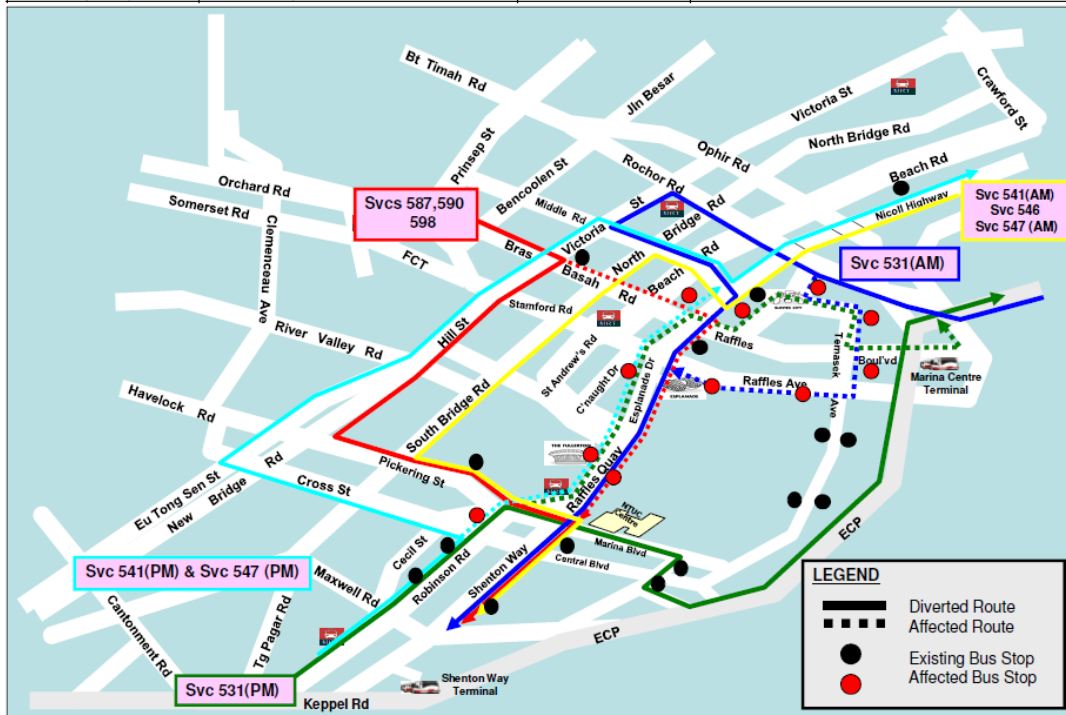

ANNEX B (2)

TEMPORARY ROUTE DIVERSION 巴士暂时改道

Services Affected : Premium Bus Services 531, 541, 546, 547, 587, 590, 598
 Event : 2012 Formula 1 Singapore Grand Prix
 Date / Time : 19 September 2012 (midnight) – 25 September 2012 (5 am)

These bus services will not stop at the following bus stops: 这些巴士服务路线将不在以下车站停站:

Affected Road	Affected Bus Stops		Affected Services
	Bus Stop Description	Bus Stop Code	
Nicoll Highway	One Raffles Link	02119	546, 587, 590, 598
Collyer Quay	OUE Bayfront	03019	541, 546, 547, 587, 590, 598
Temasek Blvd	Suntec Tower 3	02149	531
Temasek Ave	Opp Millenia Twr	02161	531
Raffles Ave	Seating Gallery	02051	531
	The Esplanade	02061	531
Fullerton Rd	Fullerton Square	03011	531, 541, 547, 589
Esplanade Dr	Esplanade Bridge	02111	531
Temasek Blvd	Suntec Convention Ctr	02151	531
Nicoll Highway	Suntec City	80151	541, 547