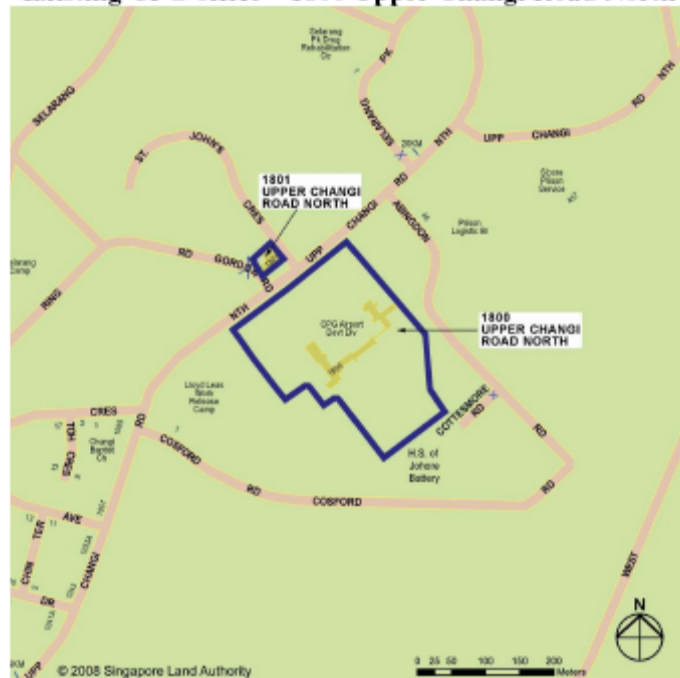

SITE LOCATIONS

List of Temporary Dormitory Sites

	Location	Estimated Capacity	Tenure
1	Former Queenstown Polyclinic	150	3 years
2	Former CAAS office	150	3 years
3	Existing CPG office	800	5 years
4	Mandai Rd	2,000	3+3yr
5	Old Choa Chu Kang Rd	2,400	3+3yr
6	Hougang Ave 3	3,000	3+3yr
7	Seletar West Farmway	3,000	3+3yr
8	Jurong Rd Parcel 1	2,300	3+3yr
9	Jurong Rd Parcel 2	2,300	3+3yr
10	Kim Chuan Road	3,000	3+2yr

SITE LOCATIONS

Former Queenstown Polyclinic – 51 Margaret Drive

Former CAAS office – 1801 Upper Changi Road North Existing CPG office – 1800 Upper Changi Road North

SITE LOCATIONS

Mandai Road

Old Choa Chu Kang Road